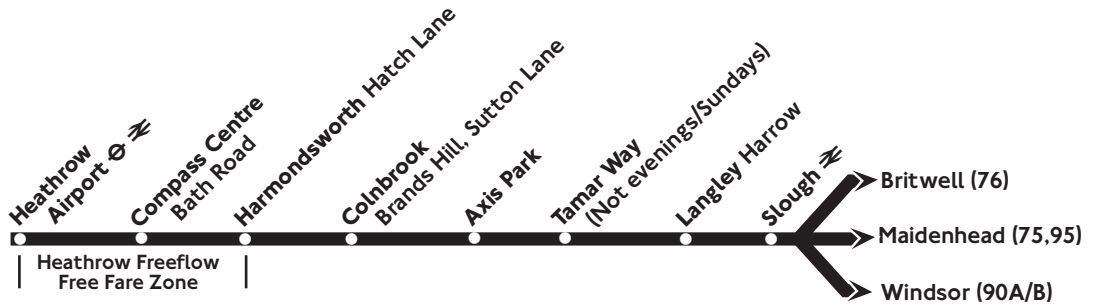

M - Starts from *St Andrew's Way Mercian Way* at 0546

MF - Monday-Friday only

Sa - Saturday only

W - from *Windsor* (see separate timetable)

\* - 90A on Saturdays

% - Journeys at 1820, 1920, 2020 and 2120 from Slough are route 90A and start from *Windsor*

## Heathrow Airport - Slough - Maidenhead/Britwell

Route 75 runs daily. Route 76 runs Mondays to Saturdays except evenings. Routes 90A/B run evenings and early Sunday mornings. Route 95 runs Monday to Saturday evenings.

B - Continues to St Andrew's Way Mercian Way (0534)

MF - Monday-Friday only

Sa - Saturday only

W - Continues to Windsor (see separate timetable)

% - journeys at 1750, 1850, 1950 and 2050 from Heathrow are route 90A and continue to Windsor